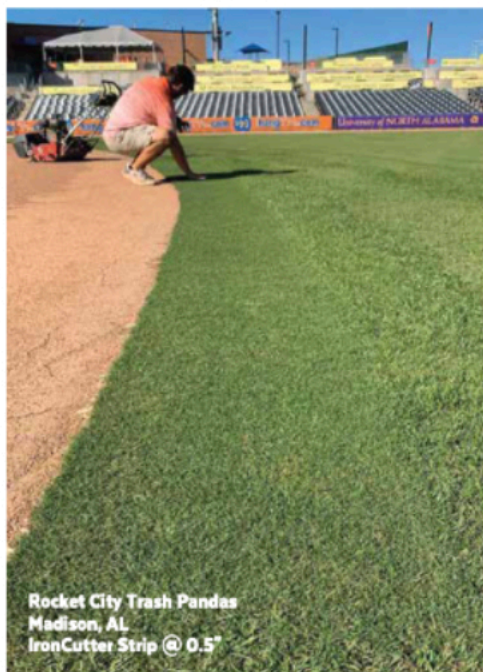

IRONCUTTER

ELITE VEGETATIVE BERMUDAGRASS

**SPRIG-TO-SOD
RAPID ESTABLISHMENT**

**TOP-RATED
TURF QUALITY**

**EXCELLENT DROUGHT
TOLERANCE**

**HIGHEST TRAFFIC
TOLERANCE**

Developed through a 10-year Oklahoma research and breeding partnership, IronCutter delivers unmatched toughness and top-tier turfgrass quality across all bermudagrass growing zones. As a highly sterile F1 hybrid, IronCutter was first selected in 2007 and grown through rigorous trials, excelling in Turf Quality, Spring Greenup, Cold Tolerance, and Traffic Tolerance. In NTEP trials, it earned a 90% score in the Maximum Top 25%, a benchmark of elite performance across all sites. With stable genetics and reliable sod production, IronCutter is the #1 choice for turf managers everywhere.

**RECOMMENDED
PLANTING AREA:**

Rocket City Trash Pandas
Madison, AL
IronCutter Strip @ 0.5"